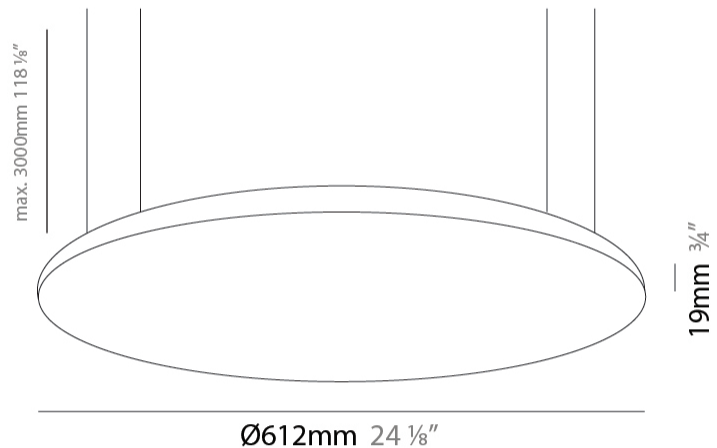

INFINITE ROUND SUSPENSION

A51058- -

base number
Color   Temperature   Finish   Options

1. To build a product code in our configurator select the specify button on the base model # product page
2. To build a manual product code on this datasheet choose from the options listed below in blue font and add the suffix to the base model #

GENERAL

Series: Infinite Round
Partner: Ivela
Division: Architectural
Installation: Suspension
Product Type: Panels
Mounting Location: Ceiling
Light Distribution: Direct

PHYSICAL

Shape: Round
Diameter (mm): 612
Diameter (in): 24 1/8
Height (mm): 19
Height (in): 3/4
Max. Overall Height (mm): 2500
Max. Overall Height (in): 98 7/16
Diffuser: Opal Polycarbonate
Fixture Finish: WHI / BLK / GLD
Fixture Material: Aluminum

ELECTRICAL

Lamp Type: LED
Input Wattage (W): 38
Dimming: Tri-Mode (Non-Dimming and Phase Dimming (120Vac only) and 0-10V Dimming)
Driver Included: No
Driver Location: Remote
Driver Type: Constant Voltage - Universal
Driver Class: Class 2
Housing: ENCP 5 (ERP) ENCP 13 (SC Power)
Input Voltage (V): 120 - 277
Output Voltage (V): 24

LED

Color Temperature (°K): 2700 / 3000 / 3500 / 4000
Max. Delivered Lumen (lm): 2160 / 2250 / 2317 / 2385
Nominal Lumen (lm): 4320 / 4500 / 4634 / 4770
CRI: >93 CRI
Lamp Life (hrs): 50000

OPTICAL

RATINGS AND CERTIFICATIONS

Certified By: Certified for North American Standards
IP rating: IP20