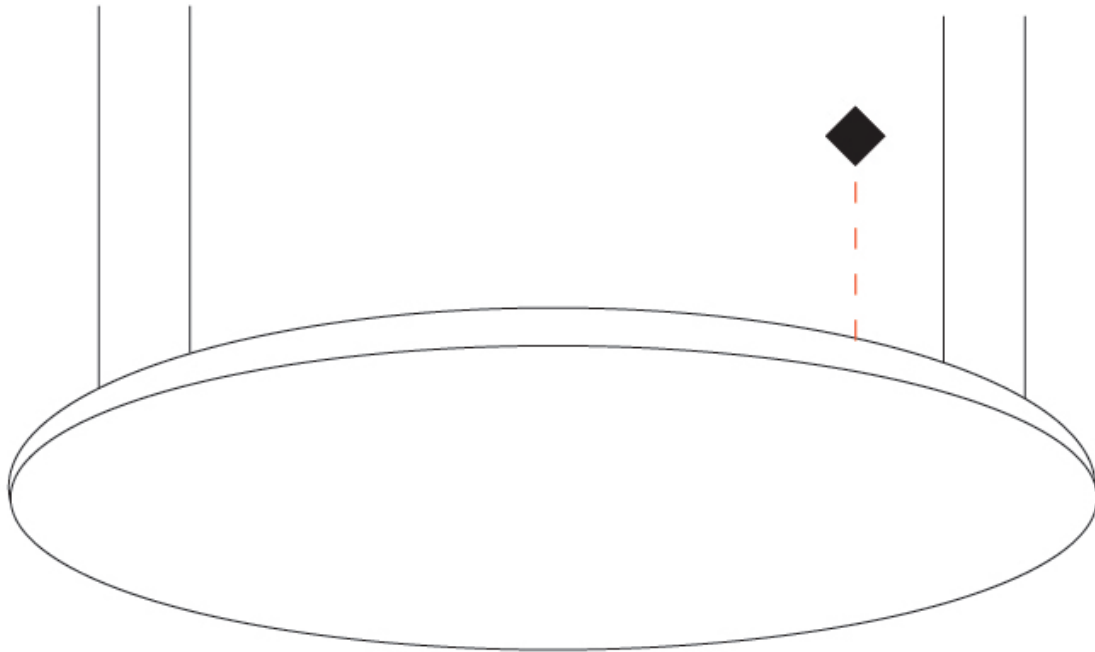

INFINITE ROUND SUSPENSION

A51059-

PROJECT _____

TYPE _____

SPECIFIER _____

QUANTITY _____

DATE _____