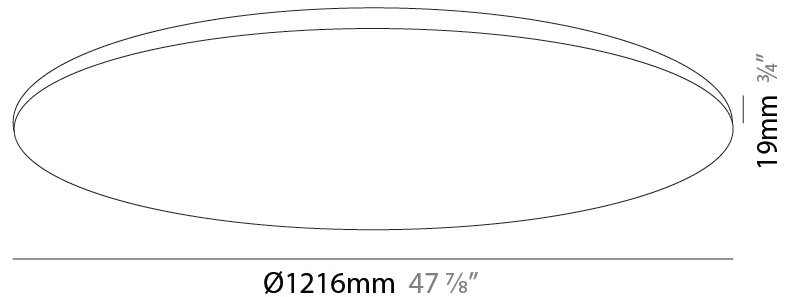

INFINITE ROUND RECESSED

A56181- -

base number   Color   Finish
Temperature   Options

PROJECT
TYPE
SPECIFIER
QUANTITY
DATE

1. To build a product code in our configurator select the specify button on the base model # product page
2. To build a manual product code on this datasheet choose from the options listed below in blue font and add the suffix to the base model #

GENERAL

Series: Infinite Round
Partner: Ivela
Division: Architectural
Installation: Recessed
Product Type: Panels
Mounting Location: Ceiling
Light Distribution: Direct

PHYSICAL

Shape: Round
Diameter (mm): 1216
Diameter (in): 47 7/8
Height (mm): 19
Height (in): 3/4
Diffuser: PMMA - Opal
Fixture Finish: WHI / BLK / GLD
Fixture Material: Aluminum

ELECTRICAL

Lamp Type: LED
Input Wattage (W): 76
Dimming: Tri-Mode (Non-Dimming and Phase Dimming (120Vac only) and 0-10V Dimming)
Driver Included: No
Driver Location: Remote
Driver Type: Constant Voltage - Universal
Driver Class: Class 2
Housing: ENCP 5 (ERP) ENCP 8 (SC Power)
Input Voltage (V): 120 - 277
Output Voltage (V): 24

LED

Color Temperature (°K): 2700 / 3000 / 3500 / 4000
Max. Delivered Lumen (lm): 4560 / 4750 / 4891 / 5035
Nominal Lumen (lm): 9120 / 9500 / 9783 / 10070
CRI: >93 CRI
Lamp Life (hrs): 50000

OPTICAL

RATINGS AND CERTIFICATIONS

Certified By: CSA Certified to UL and CSA Standards
IP rating: IP20