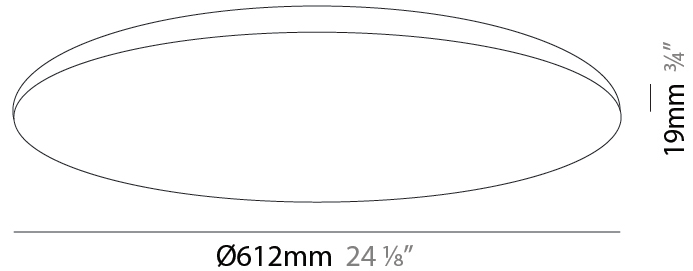

INFINITE ROUND RECESSED

A56179- -

base number   Color   Finish
Temperature   Options

1. To build a product code in our configurator select the specify button on the base model # product page
2. To build a manual product code on this datasheet choose from the options listed below in blue font and add the suffix to the base model #

GENERAL

Series: Infinite Round
Partner: Ivela
Division: Architectural
Installation: Recessed
Product Type: Panels
Mounting Location: Ceiling
Light Distribution: Direct

PHYSICAL

Shape: Round
Diameter (mm): 612
Diameter (in): 24 1/8
Height (mm): 19
Height (in): 3/4
Diffuser: PMMA - Opal
Fixture Finish: WHI / BLK / GLD
Fixture Material: Aluminum

ELECTRICAL

Lamp Type: LED
Input Wattage (W): 38
Dimming: Tri-Mode (Non-Dimming and Phase Dimming (120Vac only) and 0-10V Dimming)
Driver Included: No
Driver Location: Remote
Driver Type: Constant Voltage - Universal
Driver Class: Class 2
Housing: ENCP 5 (ERP) ENCP 13 (SC Power)
Input Voltage (V): 120 - 277
Output Voltage (V): 24

LED

Color Temperature (°K): 2700 / 3000 / 3500 / 4000
Max. Delivered Lumen (lm): 2160 / 2250 / 2317 / 2385
Nominal Lumen (lm): 4320 / 4500 / 4634 / 4770
CRI: >93 CRI
Lamp Life (hrs): 50000

OPTICAL

RATINGS AND CERTIFICATIONS

Certified By: CSA Certified to UL and CSA Standards
IP rating: IP20

PROJECT	_____
TYPE	_____
SPECIFIER	_____
QUANTITY	_____
DATE	_____