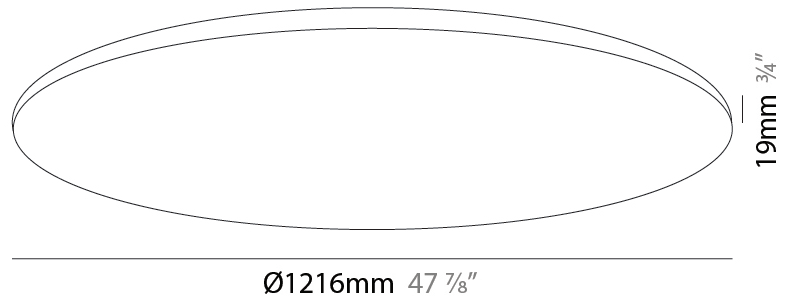

PROJECT	_____
TYPE	_____
SPECIFIER	_____
QUANTITY	_____
DATE	_____

INFINITE ROUND SURFACE

A52031- _____ - _____
base number   Color   Finish
                         Temperature   Options

1. To build a product code in our configurator select the specify button on the base model # product page
2. To build a manual product code on this datasheet choose from the options listed below in blue font and add the suffix to the base model #

GENERAL

Series: Infinite Round
Partner: Ivela
Division: Architectural
Installation: Surface
Product Type: Panels
Mounting Location: Ceiling
Light Distribution: Direct

PHYSICAL

Shape: Round
Diameter (mm): 1216
Diameter (in): 47 7/8
Height (mm): 19
Height (in): 3/4
Diffuser: PMMA - Opal
Fixture Finish: WHI / BLK / GLD
Fixture Material: Aluminum

ELECTRICAL

Lamp Type: LED
Input Wattage (W): 76
Dimming: Tri-Mode (Non-Dimming and Phase Dimming (120Vac only) and 0-10V Dimming)
Driver Included: No
Driver Location: Remote
Driver Type: Constant Voltage - Universal
Driver Class: Class 2
Housing: ENCP 5 (ERP) ENCP 8 (SC Power)
Input Voltage (V): 120 - 277
Output Voltage (V): 24

LED

Color Temperature (°K): 2700 / 3000 / 3500 / 4000
Max. Delivered Lumen (lm): 4560 / 4750 / 4908 / 5035
Nominal Lumen (lm): 9120 / 9500 / 9783 / 10070
CRI: >93 CRI
Lamp Life (hrs): 50000

OPTICAL

RATINGS AND CERTIFICATIONS

Certified By: CSA Certified to UL and CSA Standards
IP rating: IP20