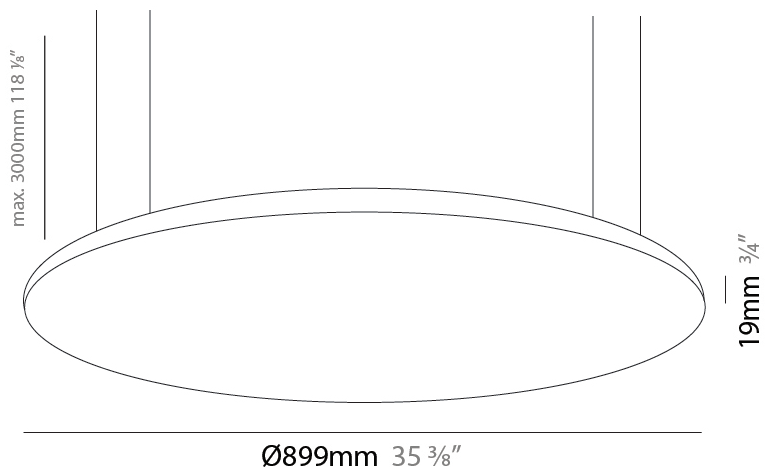

INFINITE ROUND SUSPENSION

A51060- _____
base number   Color _____   Finish _____
                    Temperature   Options

1. To build a product code in our configurator select the specify button on the base model # product page
2. To build a manual product code on this datasheet choose from the options listed below in blue font and add the suffix to the base model #

GENERAL

Series: Infinite Round
Partner: Ivela
Division: Architectural
Installation: Suspension
Product Type: Panels
Mounting Location: Ceiling
Light Distribution: Direct

PHYSICAL

Shape: Round
Diameter (mm): 1216
Diameter (in): 47 7/8
Height (mm): 19
Height (in): 3/4
Max. Overall Height (mm): 2500
Max. Overall Height (in): 98 7/16
Diffuser: Opal Polycarbonate
Fixture Finish: WHI / BLK / GLD
Fixture Material: Aluminum

ELECTRICAL

Lamp Type: LED
Input Wattage (W): 78
Dimming: Tri-Mode (Non-Dimming and Phase Dimming (120Vac only) and 0-10V Dimming)
Driver Included: No
Driver Location: Remote
Driver Type: Constant Voltage - Universal
Driver Class: Class 2
Housing: ENCP 5 (ERP) ENCP 8 (SC Power)
Input Voltage (V): 120 - 277
Output Voltage (V): 24

LED

Color Temperature (°K): 2700 / 3000 / 3500 / 4000
Max. Delivered Lumen (lm): 4560 / 4750 / 4891 / 5035
Nominal Lumen (lm): 9120 / 9500 / 9783 / 10070
CRI: >93 CRI
Lamp Life (hrs): 50000

OPTICAL

RATINGS AND CERTIFICATIONS

Certified By: Certified for North American Standards
IP rating: IP20