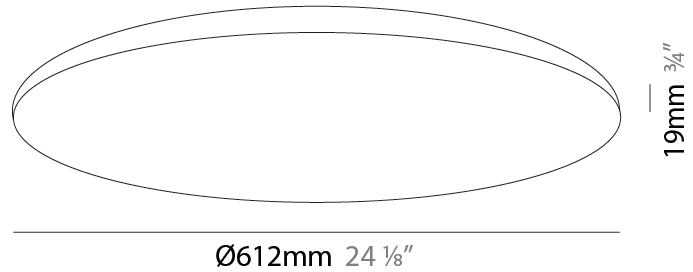

INFINITE ROUND SURFACE

A52029- -

base number   Color   Finish
Temperature   Options

1. To build a product code in our configurator select the specify button on the base model # product page
2. To build a manual product code on this datasheet choose from the options listed below in blue font and add the suffix to the base model #

GENERAL

Series: Infinite Round
Partner: Ivela
Division: Architectural
Installation: Surface
Product Type: Panels
Mounting Location: Ceiling
Light Distribution: Direct

PHYSICAL

Shape: Round
Diameter (mm): 612
Diameter (in): 24 1/8
Height (mm): 19
Height (in): 3/4
Diffuser: PMMA - Opal
Fixture Finish: WHI / BLK / GLD
Fixture Material: Aluminum

ELECTRICAL

Lamp Type: LED
Input Wattage (W): 38
Dimming: Tri-Mode (Non-Dimming and Phase Dimming (120Vac only) and 0-10V Dimming)
Driver Included: No
Driver Location: Remote
Driver Type: Constant Voltage - Universal
Driver Class: Class 2
Housing: ENCP 5 (ERP) ENCP 13 (SC Power)
Input Voltage (V): 120 - 277
Output Voltage (V): 24

LED

Color Temperature (°K): 2700 / 3000 / 3500 / 4000
Max. Delivered Lumen (lm): 2160 / 2250 / 2317 / 2385
Nominal Lumen (lm): 4320 / 4500 / 4634 / 4770
CRI: >93 CRI
Lamp Life (hrs): 50000

OPTICAL

RATINGS AND CERTIFICATIONS

Certified By: CSA Certified to UL and CSA Standards
IP rating: IP20

PROJECT	_____
TYPE	_____
SPECIFIER	_____
QUANTITY	_____
DATE	_____